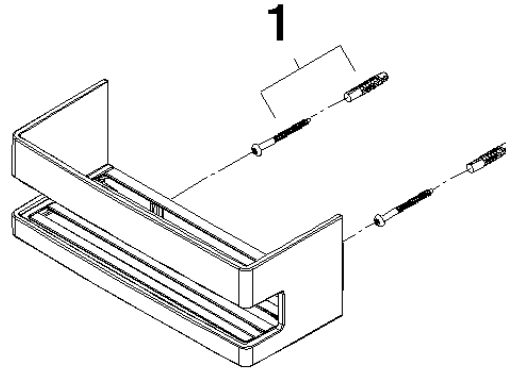

Shower basket for wall mounting - Chrome

83 290 832

- width 225mm
- Height: 89 mm
- Projection: 92 mm

 Chrome

83 290 832-00

 Soft Black

83 290 832-69

Shower basket for wall mounting - Chrome

83 290 832

mm [inches]

Shower basket for wall mounting - Chrome

83 290 832

Parts for other
finishes can be found
here: [Soft Black](#)

Spare parts list

No.	Item Number	Name	Quantity used	Delivery time
1	05 30 31 025 00 90	fixing set	1	2